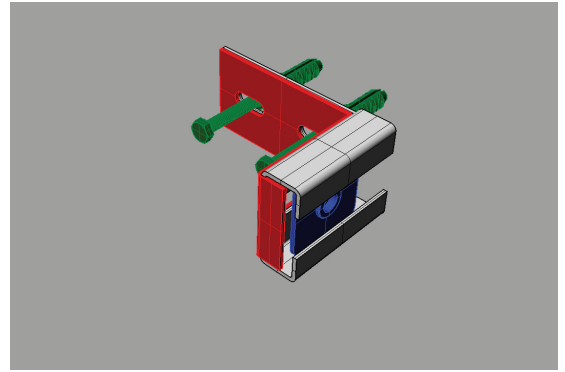

Waldorf

Cod.4130 Orinatoio sospeso completo di sifone e fissaggi
Wall hung urinal with siphon and fixing screws included

* quota consigliata
measures recommended

KERASAN

TECHNICAL ISTRUCTIONS FOR
FIXING SCREWS WALL HUNG
URINAL WALDORF
ITEM 1430001

1

2

3

4

5