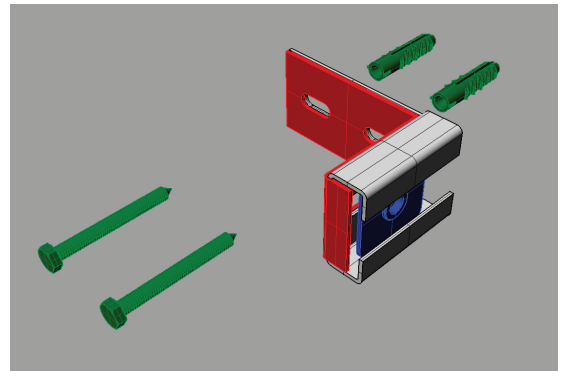

Waldorf

Cod.4130 Orinatoio sospeso completo di sifone e fissaggi
Wall hung urinal with siphon and fixing screws included

* quota consigliata
measures recommended

KERASAN

TECHNICAL ISTRUCTIONS FOR
FIXING SCREWS WALL HUNG
URINAL WALDORF
ITEM 1430001

1

2

3

4

5