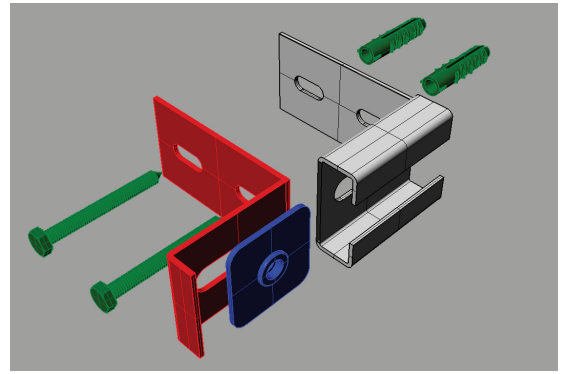

Waldorf

Cod.4130 Orinatoio sospeso completo di sifone e fissaggi
Wall hung urinal with siphon and fixing screws included

* quota consigliata
measures recommended

KERASAN

TECHNICAL ISTRUCTIONS FOR
FIXING SCREWS WALL HUNG
URINAL WALDORF
ITEM 1430001

1

2

3

4

5