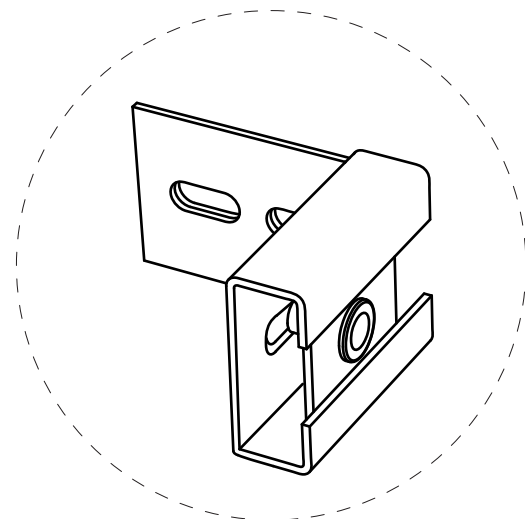

Waldorf

Cod.4130 Orinatoio sospeso completo di sifone e fissaggi
Wall hung urinal with siphon and fixing screws included

* quota consigliata
measures recommended

KERASAN

TECHNICAL ISTRUCTIONS FOR
FIXING SCREWS WALL HUNG
URINAL WALDORF
ITEM 1430001