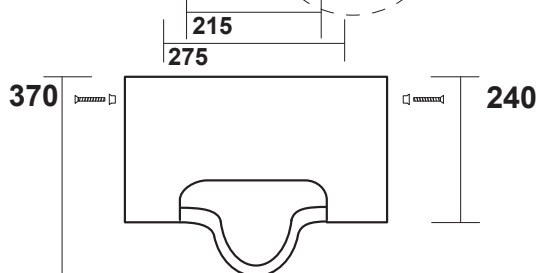

Waldorf

Cod.4130 Orinatoio sospeso completo di sifone e fissaggi
Wall hung urinal with siphon and fixing screws included

* quota consigliata
measures recommended

KERASAN

TECHNICAL ISTRUCTIONS FOR
FIXING SCREWS WALL HUNG
URINAL WALDORF
ITEM 1430001