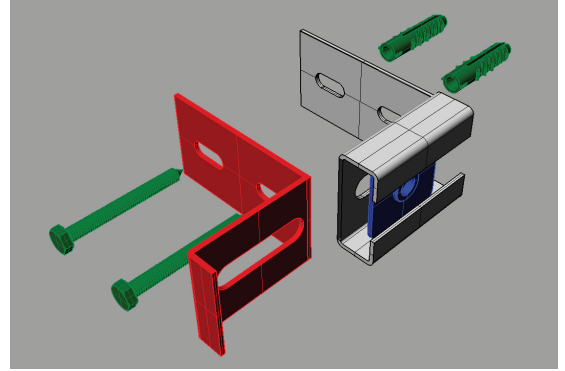

Waldorf

Cod.4130 Orinatoio sospeso completo di sifone e fissaggi
Wall hung urinal with siphon and fixing screws included

* quota consigliata
measures recommended

KERASAN

TECHNICAL ISTRUCTIONS FOR
FIXING SCREWS WALL HUNG
URINAL WALDORF
ITEM 1430001

1

2

3

4

5