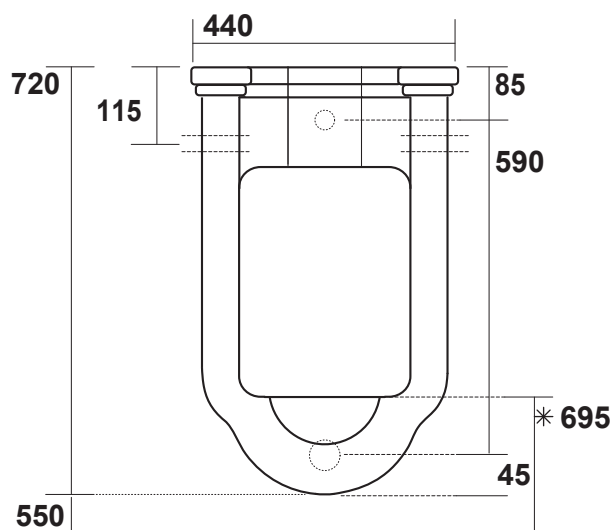

Waldorf

Cod.4130 Orinatoio sospeso completo di sifone e fissaggi
Wall hung urinal with siphon and fixing screws included

* quota consigliata
measures recommended

KERASAN

TECHNICAL ISTRUCTIONS FOR
FIXING SCREWS WALL HUNG
URINAL WALDORF
ITEM 1430001

1

2

3

4

5