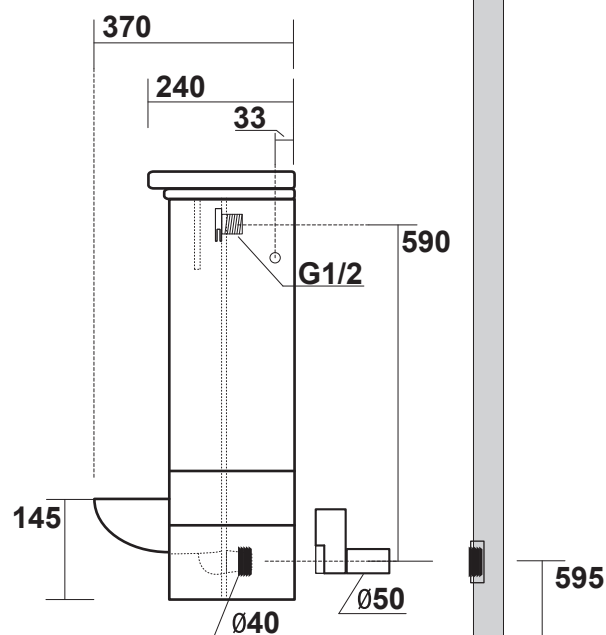

Waldorf

Cod.4130 Orinatoio sospeso completo di sifone e fissaggi
Wall hung urinal with siphon and fixing screws included

* quota consigliata
measures recommended

KERASAN

TECHNICAL ISTRUCTIONS FOR
FIXING SCREWS WALL HUNG
URINAL WALDORF
ITEM 1430001

1

2

3

4

5