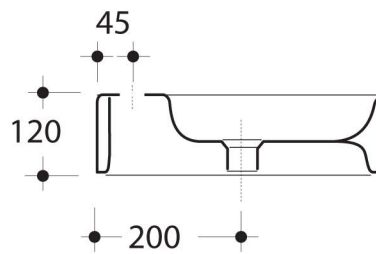

TAKE FIVE

Cod.3043

RING lavabo 65 monoforo appoggio

RING one hole washbasin 65 free standing

304301