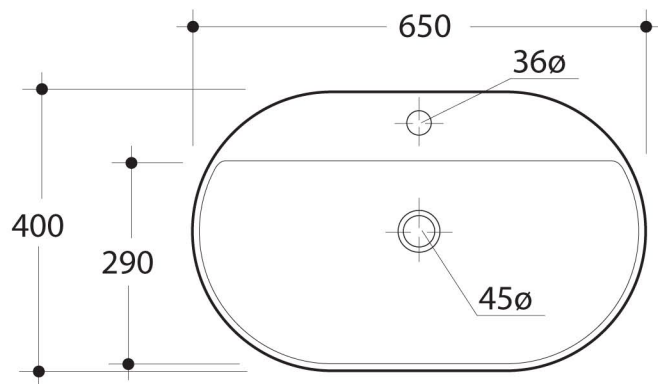

TAKE FIVE

Cod.3043

RING lavabo 65 monoforo appoggio

RING one hole washbasin 65 free standing

304301