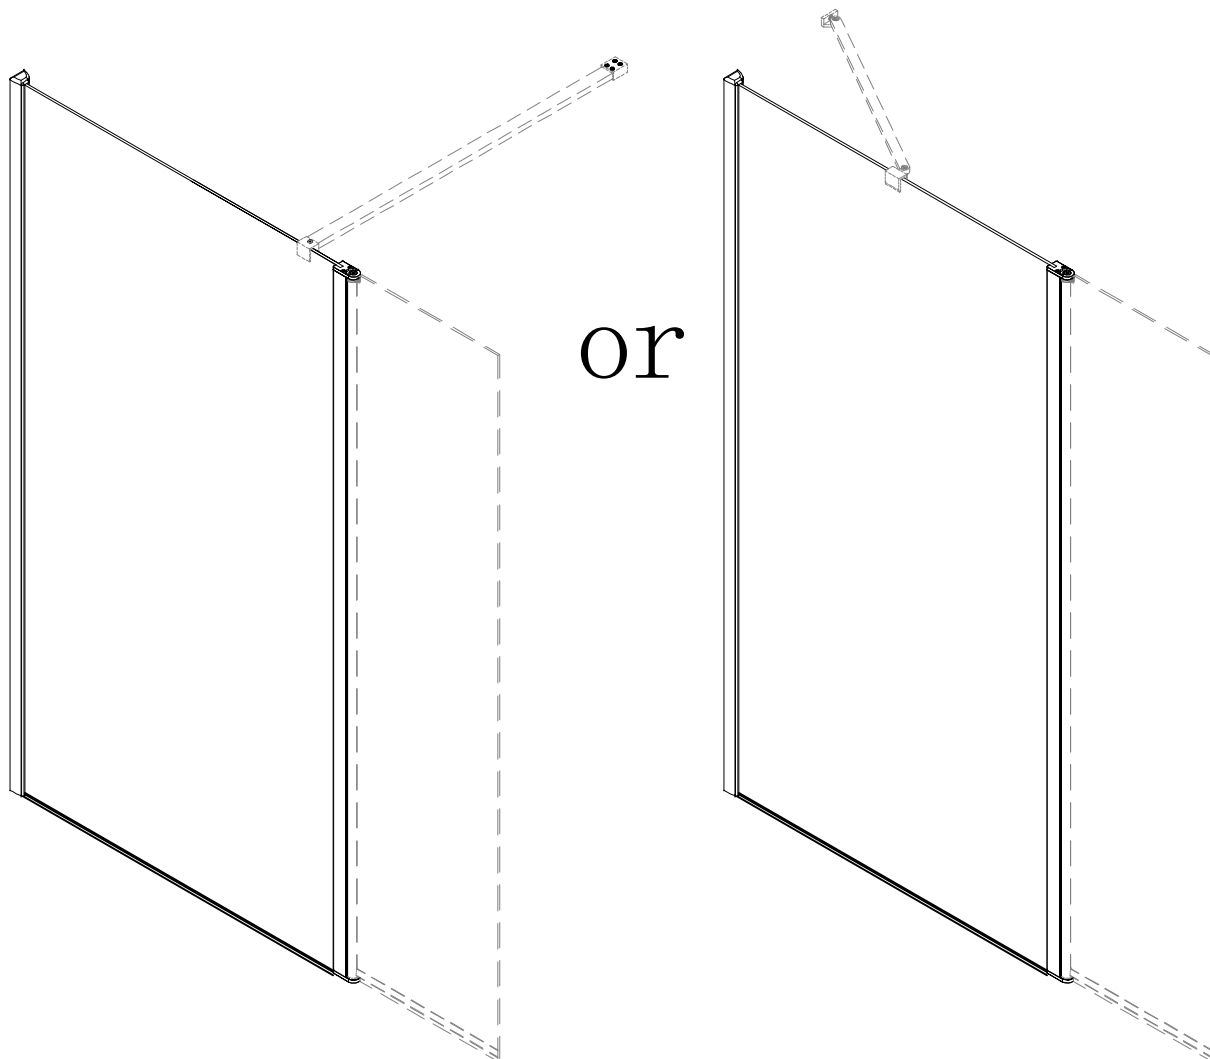

MODULAR SHOWER

MS3A-70/80/90/100/120

polysan

Polysan s.r.o.
Nesměřice 52
285 22 Zruč nad Sázavou
Czech Republic
www.polysan.net