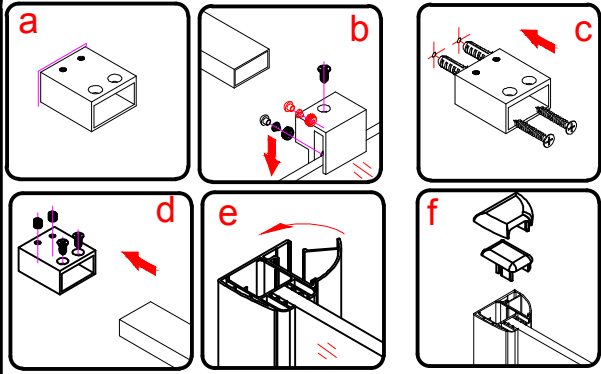

4a

or

4b

5

or

Polysan s.r.o.
Nesměřice 52
285 22 Zruč nad Sázavou
Czech Republic
www.polysan.net

EN 14428

Glass shower enclosure
cleaning efficiency: conforming
impact resistance: conforming
operating life: conforming

Skleněné sprchové zástěny
schopnost čištění: vyhovuje
odolnost proti nárazu: vyhovuje
životnost: vyhovuje