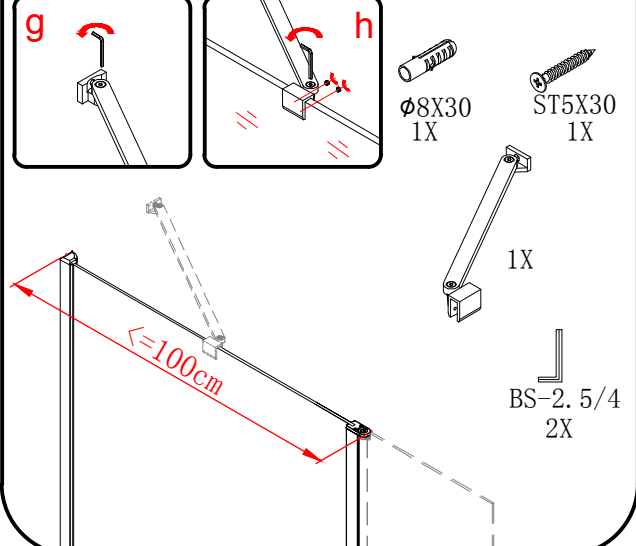

4a

or

4b

5

or

Polysan s.r.o.
Nesměřice 52
285 22 Zruč nad Sázavou
Czech Republic
www.polysan.net

EN 14428

Glass shower enclosure
cleaning efficiency: conforming
impact resistance: conforming
operating life: conforming

Skleněné sprchové zástěny
schopnost čištění: vyhovuje
odolnost proti nárazu: vyhovuje
životnost: vyhovuje