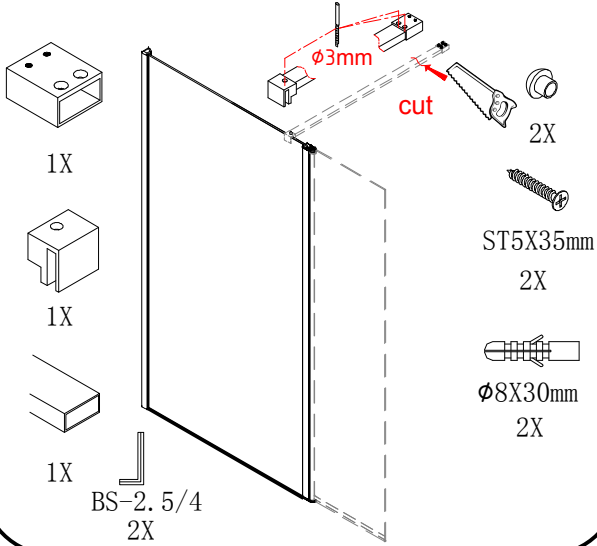

4a

or

4b

5

or

Polysan s.r.o.
Nesměřice 52
285 22 Zruč nad Sázavou
Czech Republic
www.polysan.net

EN 14428

Glass shower enclosure
cleaning efficiency: conforming
impact resistance: conforming
operating life: conforming

Skleněné sprchové zástěny
schopnost čištění: vyhovuje
odolnost proti nárazu: vyhovuje
životnost: vyhovuje