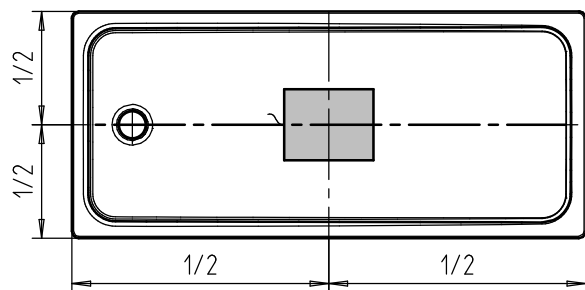

CAYONOPLAN
Mod. 2258 1000x1000

CAYONOPLAN
Mod. 2255 750x1000
Mod. 2256 800x1000
Mod. 2257 900x1000
Mod. 2259 750x1100
Mod. 2261 750x1200
Mod. 2262 800x1200
Mod. 2263 900x1200
Mod. 2264 800x1300
Mod. 2266 800x1400
Mod. 2267 900x1400