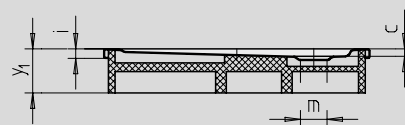

See page 291.

Illustration shows Model 871 with support

Illustration shows Model 870 with support

| Model No.                                  | 870            | 872   | 871   | 873   |          |
|--|----------------|-------|-------|-------|----------|
| External length                            | a              | 900   | 1000  | 900   | 1000 mm  |
| External width                             | b              | 900   | 1000  | 900   | 1000 mm  |
| Depth                                      | c              | 25    | 25    | 65    | 65 mm    |
| Corner dimension - external length         | d <sub>3</sub> | 1254  | 1395  | 1254  | 1395 mm  |
| Corner dimension - external width          | e              | 1035  | 1177  | 1035  | 1177 mm  |
| Corner dimension - internal length         | h              | 1023  | 1164  | 1023  | 1164 mm  |
| Height of rim                              | i              | 32    | 32    | 32    | 32 mm    |
| Distance bath edge to centre of drain hole | k              | 190   | 190   | 190   | 190 mm   |
| Diameter of drain hole                     | m              | 90    | 90    | 90    | 90 mm    |
| Radius                                     | o              | 550   | 550   | 550   | 550 mm   |
| Side length                                | p              | 350   | 450   | 350   | 450 mm   |
| Width of rim                               | s              | 65    | 65    | 65    | 65 mm    |
| Corner dimension - internal width          | w              | 855   | 996   | 855   | 996 mm   |
| Height with support                        | y <sub>1</sub> | 120   | 120   | 160   | 160 mm   |
| Weight of the enamelled shower tray in kg  |                | 20    | 25    | 21    | 26       |
| Anti-slip                                  |                | Ø 435 | Ø 588 | Ø 435 | Ø 588 mm |