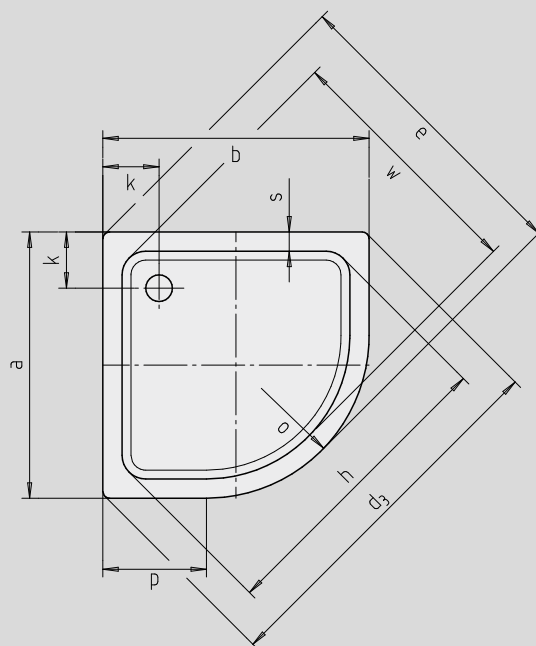

See page 291.

Illustration shows Model 871 with support

Illustration shows Model 870 with support

| Model No.                                  | 870            | 872   | 871   | 873   |          |
|--|----------------|-------|-------|-------|----------|
| External length                            | a              | 900   | 1000  | 900   | 1000 mm  |
| External width                             | b              | 900   | 1000  | 900   | 1000 mm  |
| Depth                                      | c              | 25    | 25    | 65    | 65 mm    |
| Corner dimension - external length         | d <sub>3</sub> | 1254  | 1395  | 1254  | 1395 mm  |
| Corner dimension - external width          | e              | 1035  | 1177  | 1035  | 1177 mm  |
| Corner dimension - internal length         | h              | 1023  | 1164  | 1023  | 1164 mm  |
| Height of rim                              | i              | 32    | 32    | 32    | 32 mm    |
| Distance bath edge to centre of drain hole | k              | 190   | 190   | 190   | 190 mm   |
| Diameter of drain hole                     | m              | 90    | 90    | 90    | 90 mm    |
| Radius                                     | o              | 550   | 550   | 550   | 550 mm   |
| Side length                                | p              | 350   | 450   | 350   | 450 mm   |
| Width of rim                               | s              | 65    | 65    | 65    | 65 mm    |
| Corner dimension - internal width          | w              | 855   | 996   | 855   | 996 mm   |
| Height with support                        | y <sub>1</sub> | 120   | 120   | 160   | 160 mm   |
| Weight of the enamelled shower tray in kg  |                | 20    | 25    | 21    | 26       |
| Anti-slip                                  |                | Ø 435 | Ø 588 | Ø 435 | Ø 588 mm |