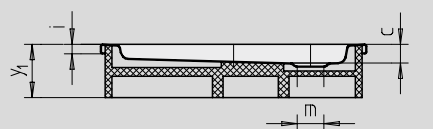

See page 291.

Illustration shows Model 871 with support

Illustration shows Model 870 with support

| Model No.                                  | 870            | 872   | 871   | 873   |          |
|--|----------------|-------|-------|-------|----------|
| External length                            | a              | 900   | 1000  | 900   | 1000 mm  |
| External width                             | b              | 900   | 1000  | 900   | 1000 mm  |
| Depth                                      | c              | 25    | 25    | 65    | 65 mm    |
| Corner dimension - external length         | d <sub>3</sub> | 1254  | 1395  | 1254  | 1395 mm  |
| Corner dimension - external width          | e              | 1035  | 1177  | 1035  | 1177 mm  |
| Corner dimension - internal length         | h              | 1023  | 1164  | 1023  | 1164 mm  |
| Height of rim                              | i              | 32    | 32    | 32    | 32 mm    |
| Distance bath edge to centre of drain hole | k              | 190   | 190   | 190   | 190 mm   |
| Diameter of drain hole                     | m              | 90    | 90    | 90    | 90 mm    |
| Radius                                     | o              | 550   | 550   | 550   | 550 mm   |
| Side length                                | p              | 350   | 450   | 350   | 450 mm   |
| Width of rim                               | s              | 65    | 65    | 65    | 65 mm    |
| Corner dimension - internal width          | w              | 855   | 996   | 855   | 996 mm   |
| Height with support                        | y <sub>1</sub> | 120   | 120   | 160   | 160 mm   |
| Weight of the enamelled shower tray in kg  |                | 20    | 25    | 21    | 26       |
| Anti-slip                                  |                | Ø 435 | Ø 588 | Ø 435 | Ø 588 mm |